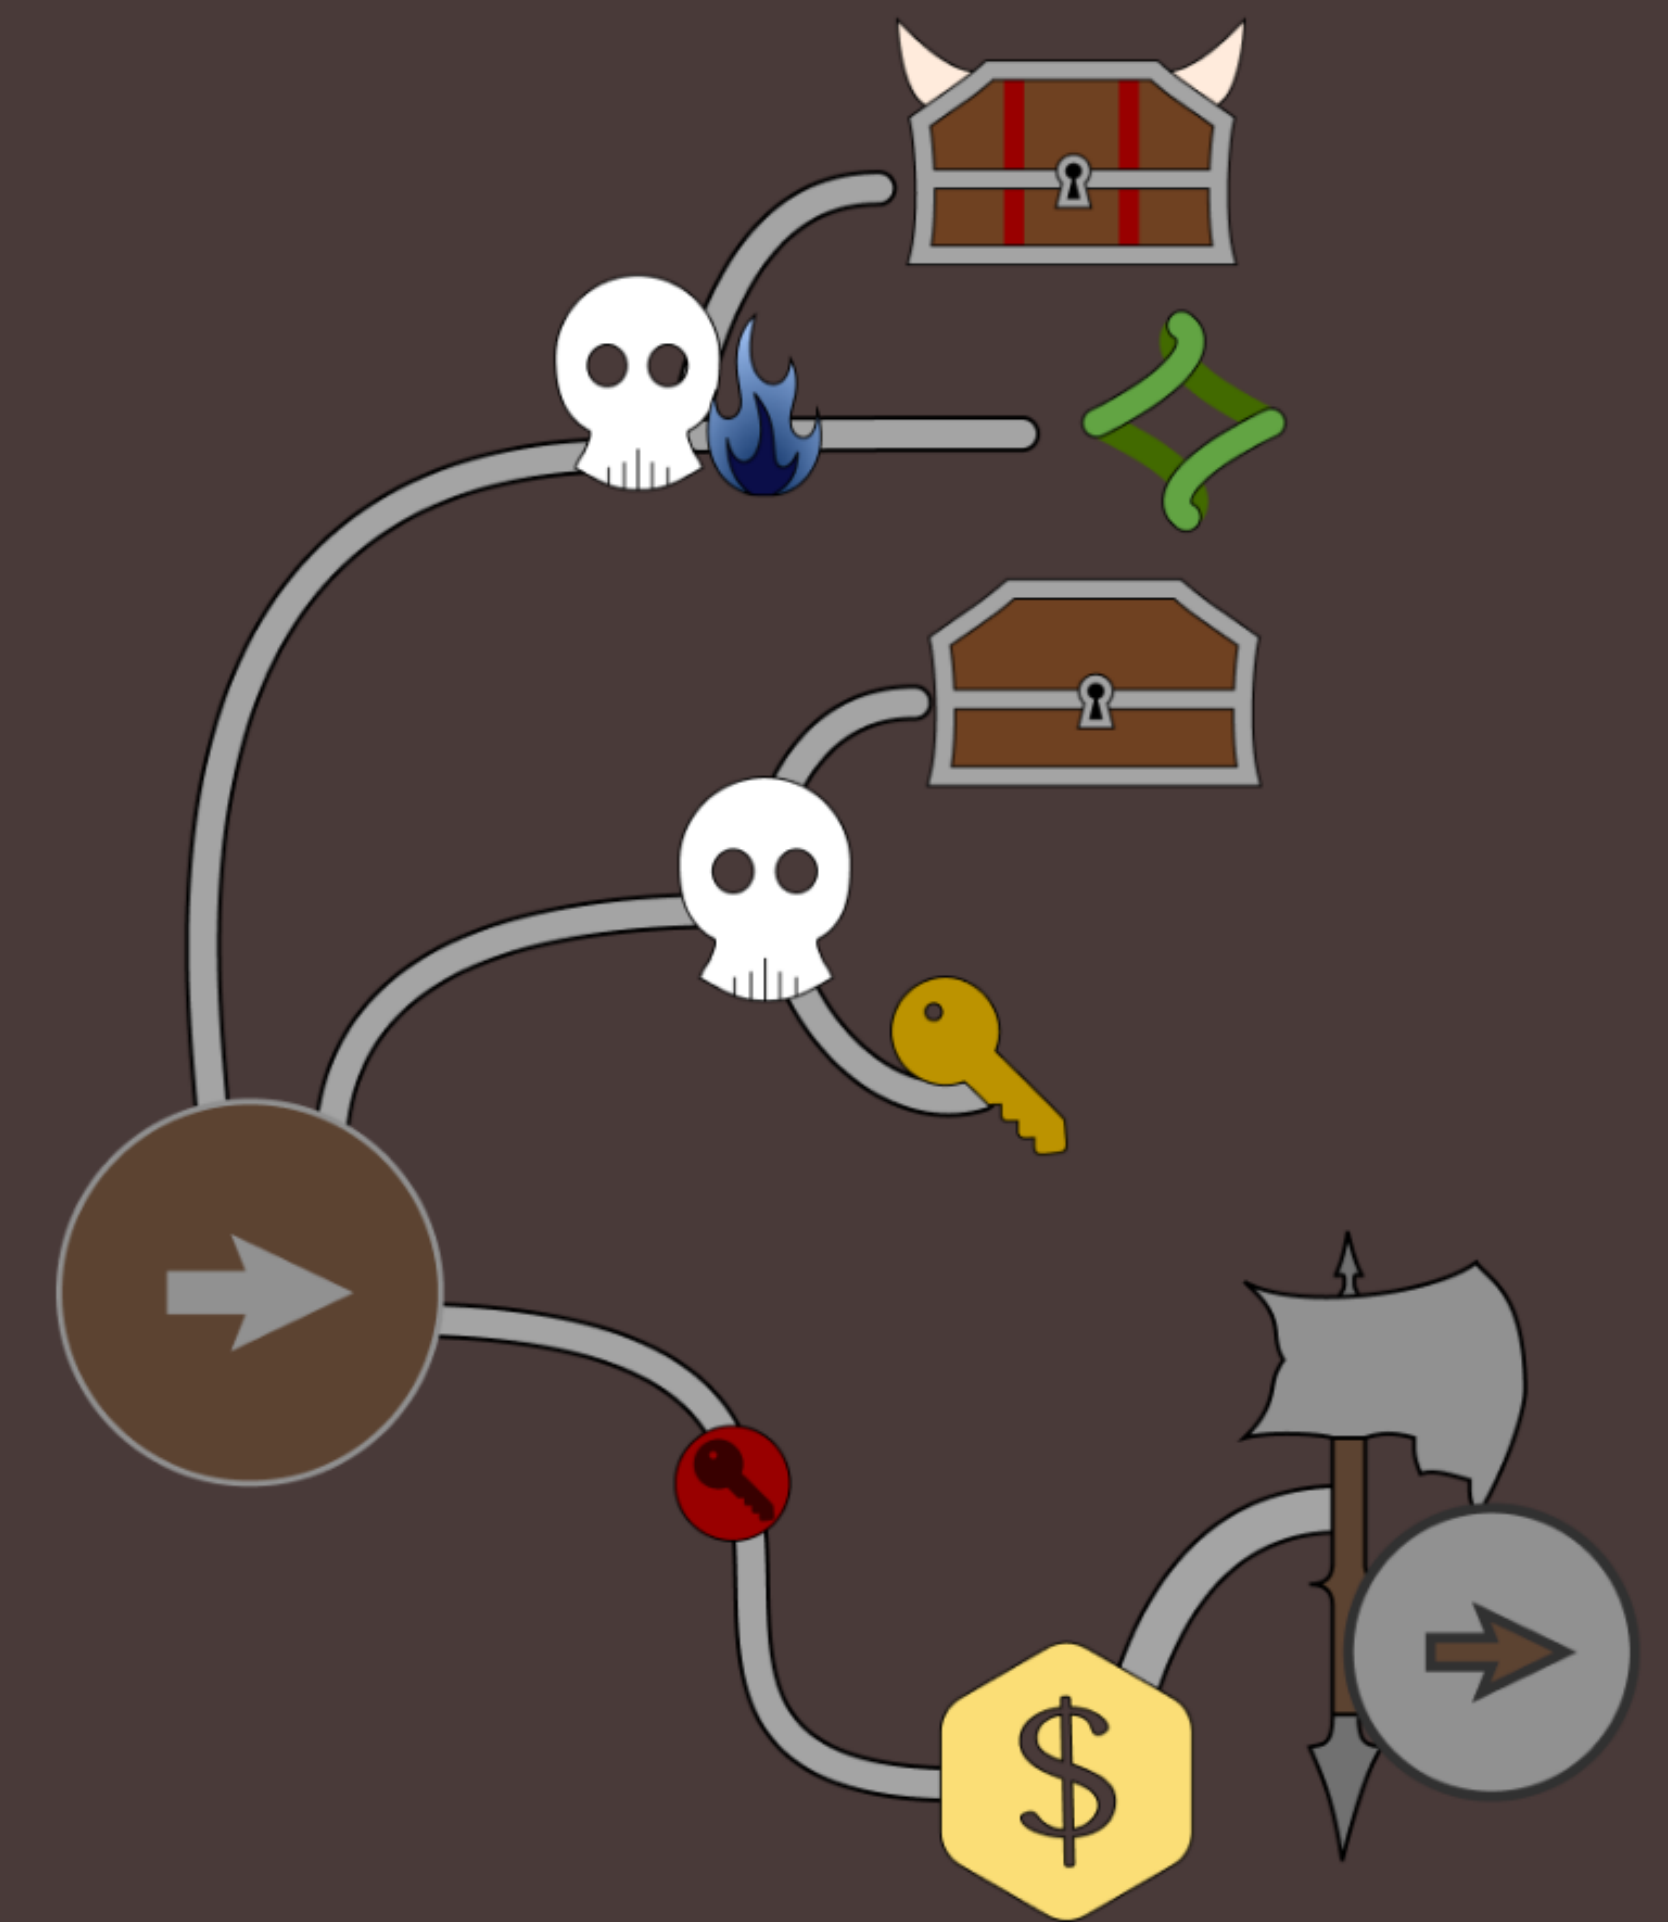

Procedural Generation